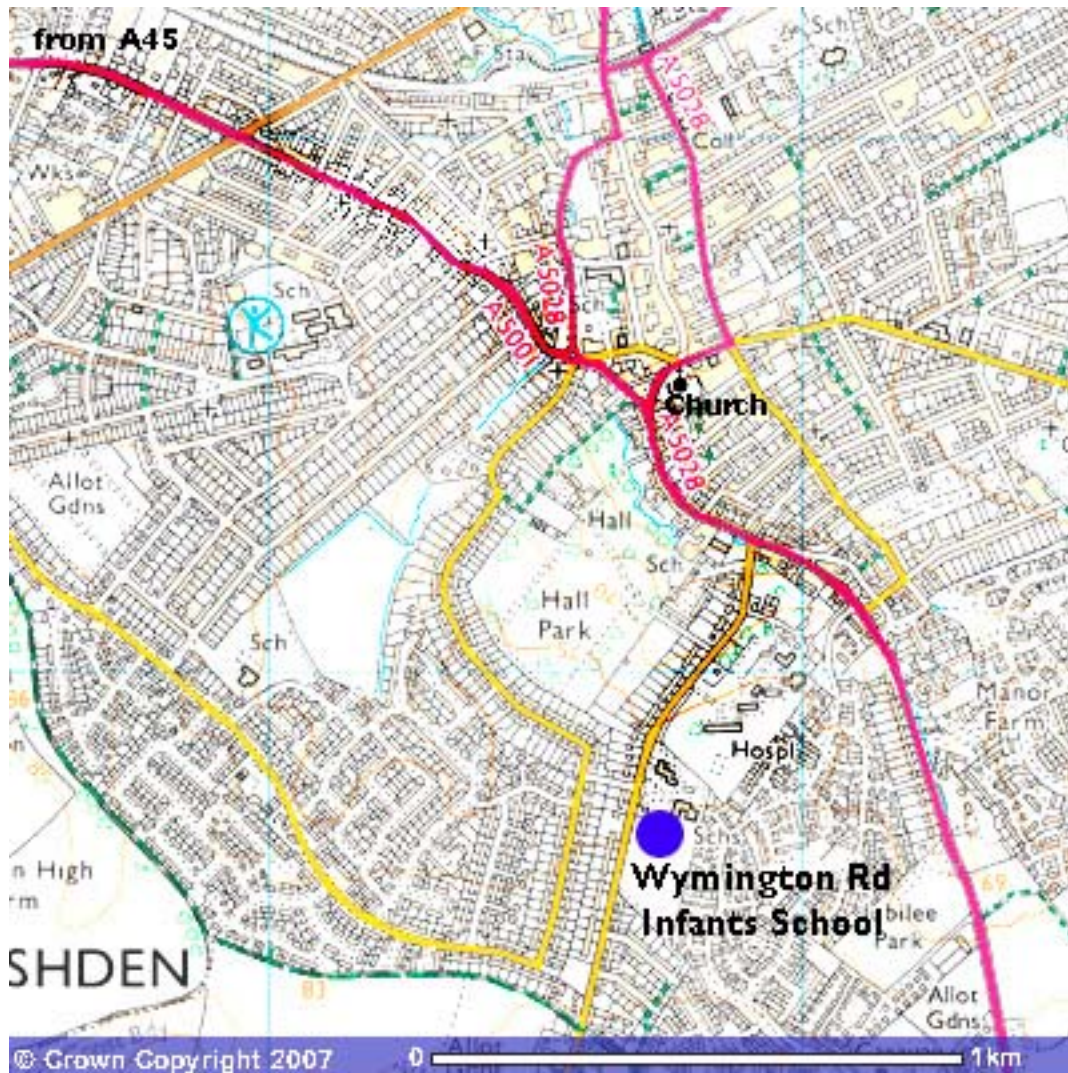

## RUSHDEN MEEETINGS

South End Infant School, Wymington Road, Rushden  
NN10 9JU

Image produced from the Ordnance Survey Get-a-map service <http://www.ordnancesurvey.co.uk>