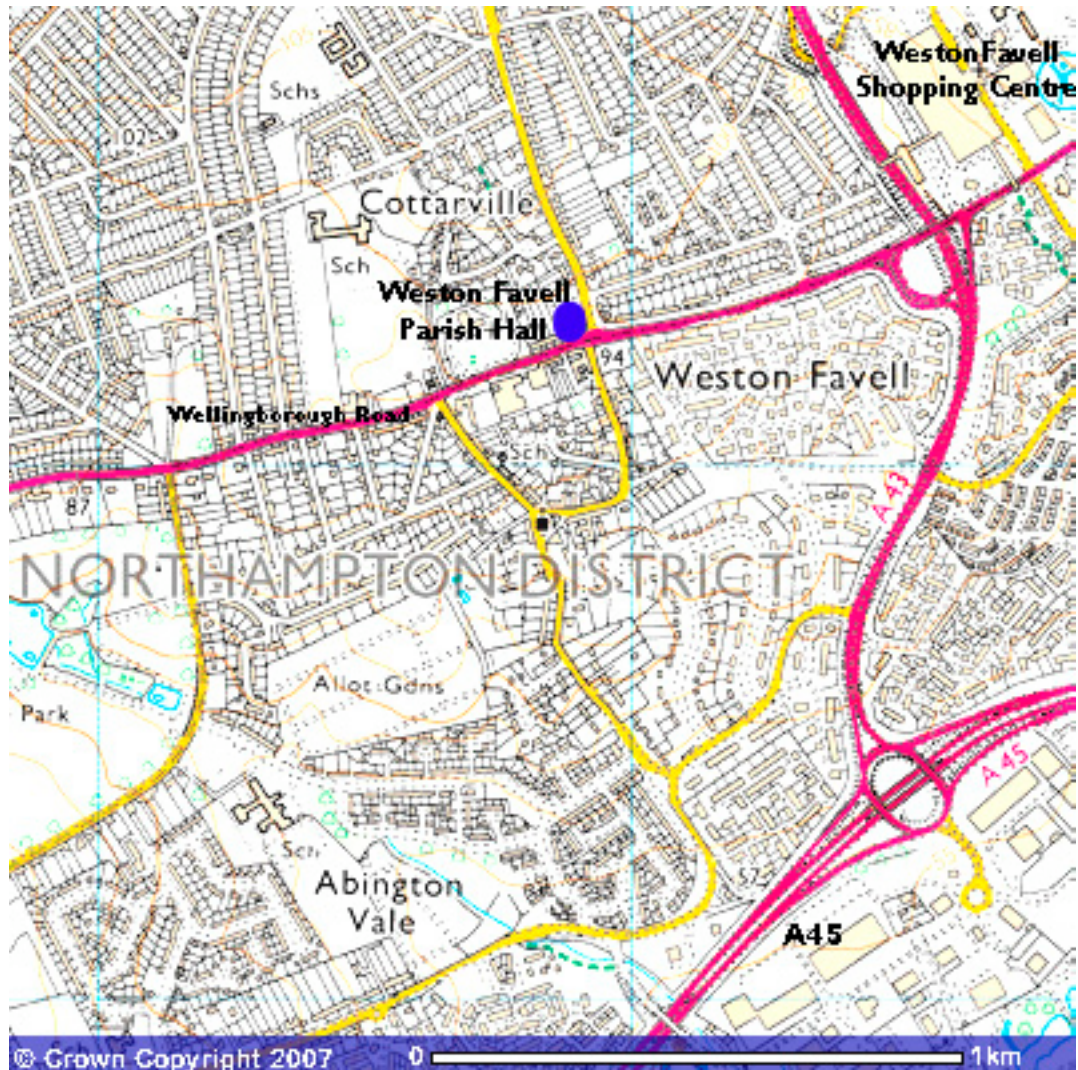

NORTHAMPTON MEEETINGS

Weston Favell Parish Hall, corner of Booth Lane and Wellingborough Road
NN3 3ER

Image produced from the Ordnance Survey Get-a-map service <http://www.ordnancesurvey.co.uk>